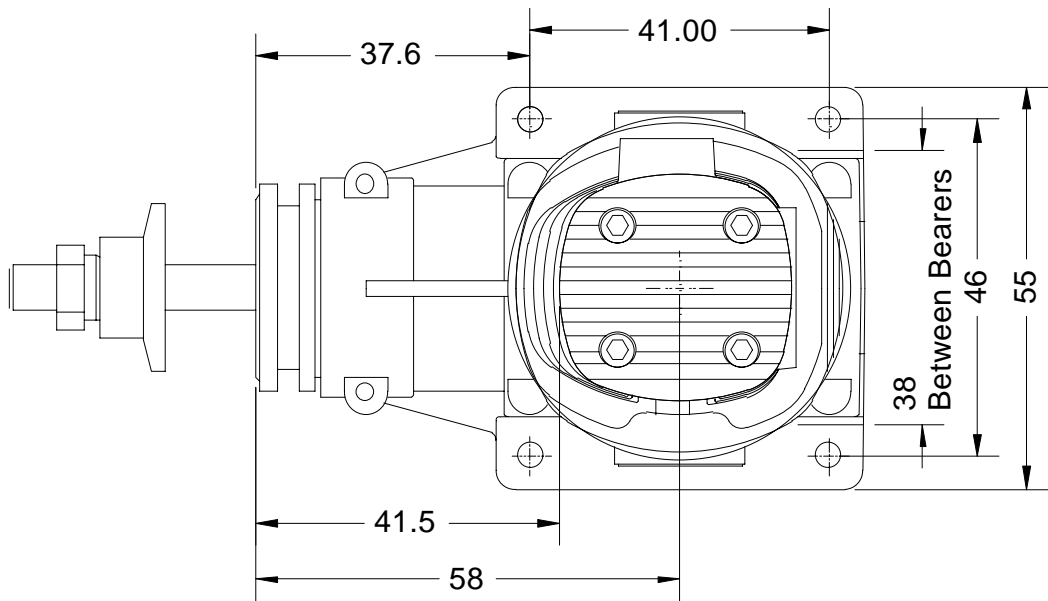

Profile of typical OHV 52

**RCV58-CD Dimensions**