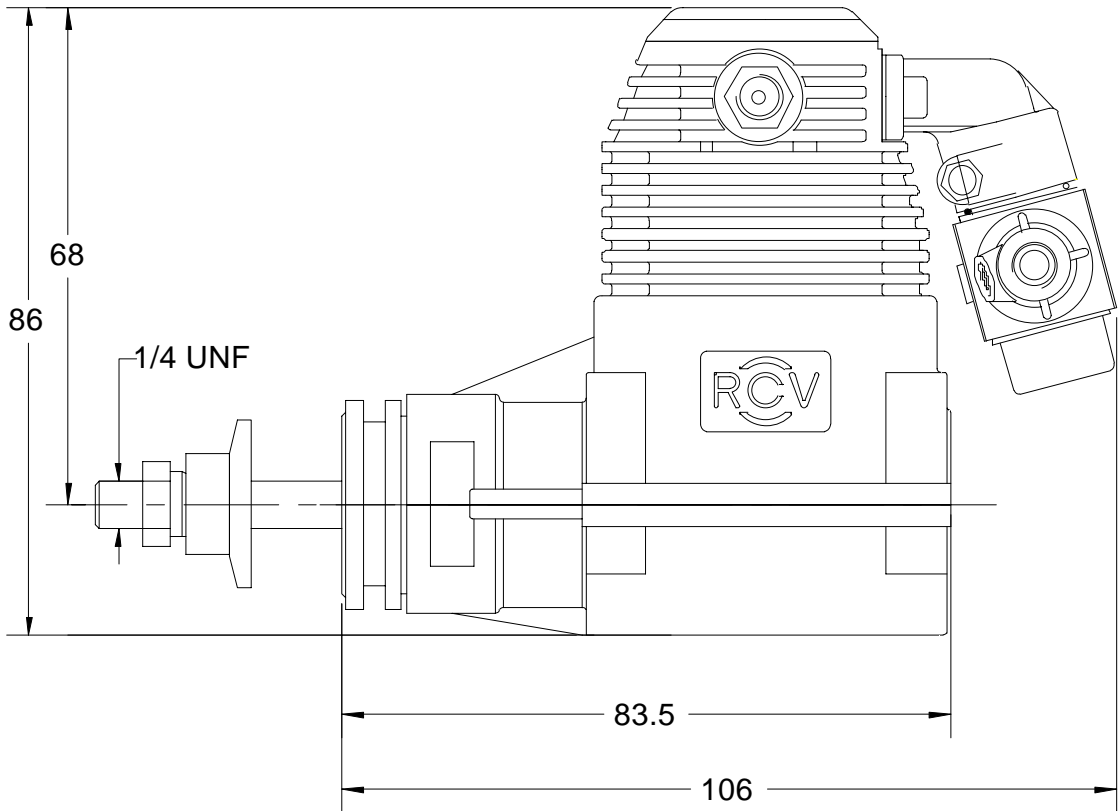

Profile of typical OHV 52

**RCV58-CD Dimensions**