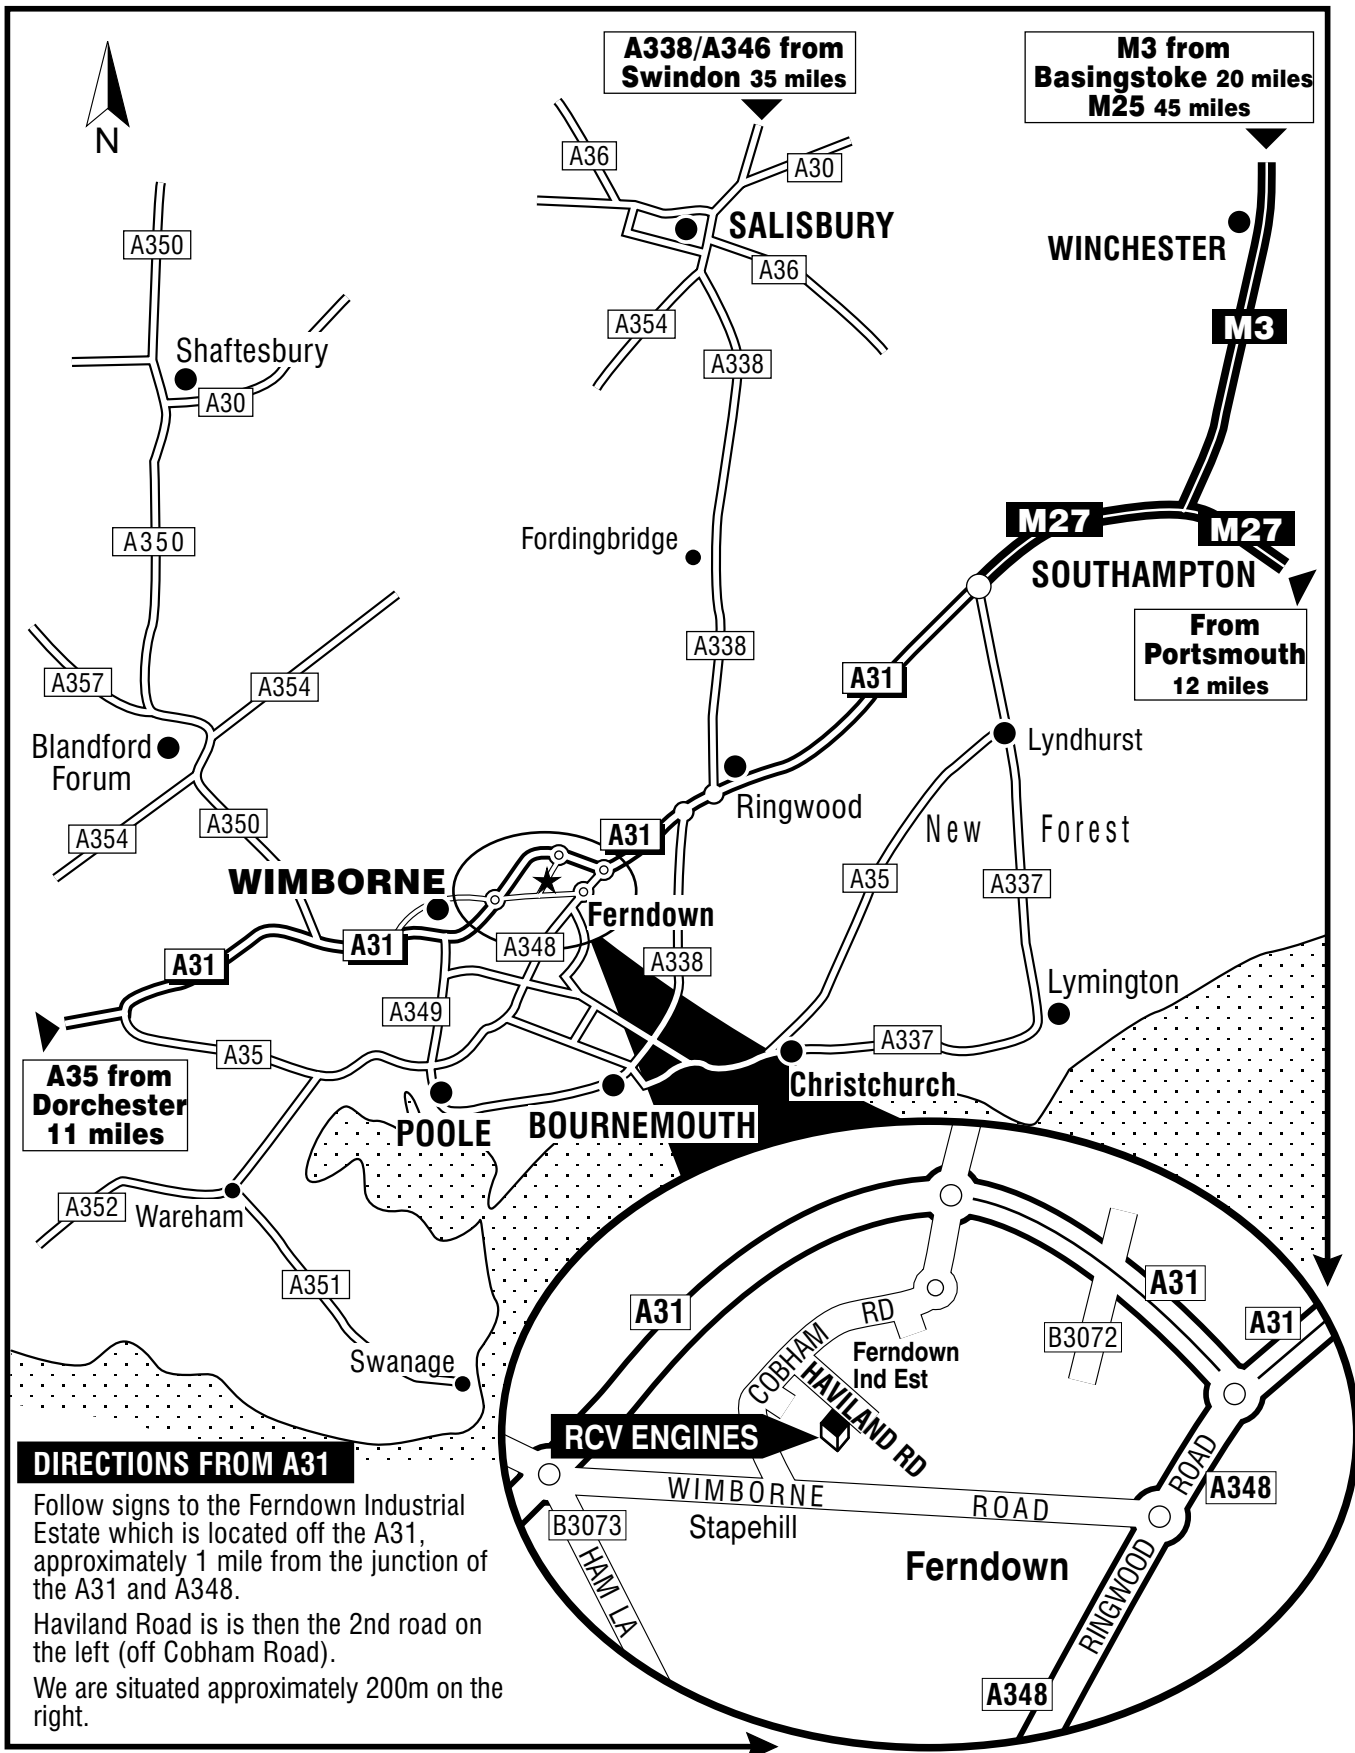

## DIRECTIONS FROM A31

Follow signs to the Ferndown Industrial Estate which is located off the A31, approximately 1 mile from the junction of the A31 and A348.

Haviland Road is then the 2nd road on the left (off Cobham Road).

We are situated approximately 200m on the right.